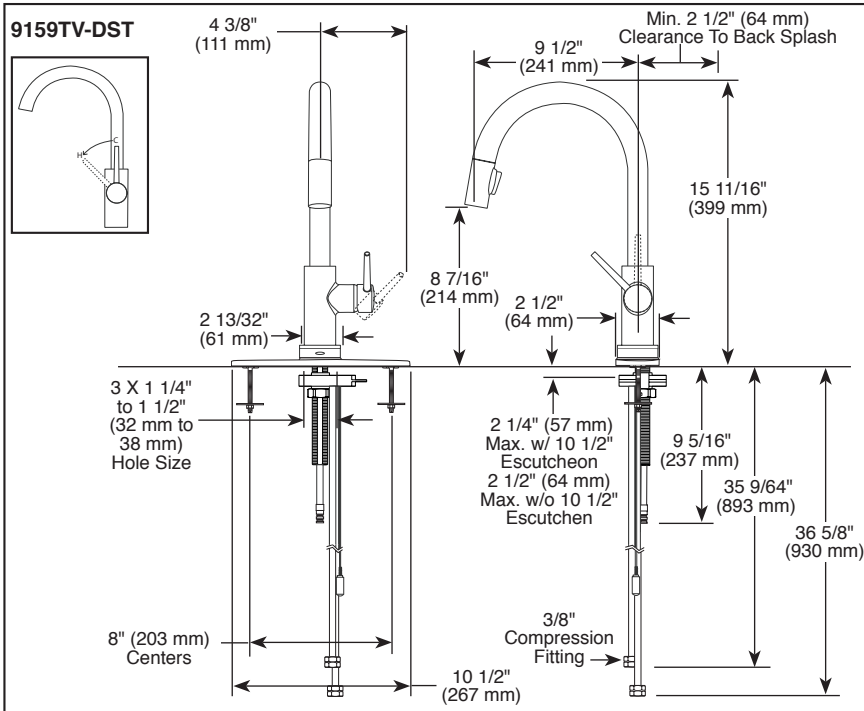

## KITCHEN FAUCETS

- Trinsic<sup>®</sup> Collection
- Single Handle Pull-Down

9159TV-DST ▲

With Optional Escutcheon RP64070 ▲

Submitted Model No.: \_\_\_\_\_

Specific Features: \_\_\_\_\_

▲ Designate proper finish suffix

### STANDARD SPECIFICATIONS:

- Maximum 1.8 gpm @ 60 psi, 6.8 L/Min @ 414 kPa
- One or three hole mount (escutcheon optional)
- Diamond coated ceramic cartridge
- 3/8" O.D. straight, staggered PEX supply lines
- Spout rotates 360°
- Red/Blue indicator markings
- Two-function wand; Aerated stream or spray
- Dual integral check valves in sprayer
- LED indicator light signals on-off, water temperature and when batteries run low
- Uses 6 AA (included) or 6 C (optional) batteries
- (EP73954) 120V AC adapter included (3 prong grounded outlet required)
- Quick Snap<sup>®</sup> connect hoses

### COMPLIES WITH:

- ASME A112.18.1 / CSA B125.1
- ASME A112.18.6
- Indicates compliance to ICC/ANSI A117.1
- Verified compliant with .25% weighted average Pb content regulations.

Delta reserves the right (1) to make changes in specifications and materials, and (2) to change or discontinue models, both without notice or obligation. Dimensions are for reference only. See current full-line price book or [www.deltafaucet.com](http://www.deltafaucet.com) for finish options and product availability.